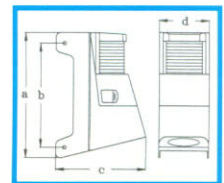

## Model 8505

Deck floodlight with special housing combined with masthead lamp **62242**. Application for boats with lengths <12 m. The light distribution has been adapted to the special requirements on smaller sail boats using the FF reflector. The flexible mounting lugs allow simple and quick mounting on any mast profile. With halogen cool-beam reflector lamp (12V/20W) for deck illumination, with cover to protect bulb against damp and dirt. All metal parts stainless steel. Bulb easy to replace through opening in cover (with less guard).

Product description .....  
 Bulb.....  
 Installation .....  
 Protective system .....  
 Max. output.....

Shock-proof and sturdy plastic  
 Festoon bulb 12 V / 10 W and insert 12 V / 20 W included  
 Navigation lamp 2 flat-plug connectors 6.3 mm, deck lamp pre-wired, connection cable 110 mm  
 According to IPX 4 (DIN 40050)  
 Deck lamp 12 V / 20 W

a = 7 1/2"  
 b = 5 1/4"  
 c = 2 7/8"  
 d = 6 1/8"

Mast-head/deck combination	
<input type="checkbox"/>	62248 / 62248B
<input type="checkbox"/>	62348 / 62348B