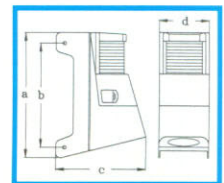

Deck Floodlights

Model 8505

Deck floodlight with special housing combined with masthead lamp **62242**. Application for boats with lengths <12 m. The light distribution has been adapted to the special requirements on smaller sail boats using the FF reflector. The flexible mounting lugs allow simple and quick mounting on any mast profile. With halogen cool-beam reflector lamp (12V/20W) for deck illumination, with cover to protect bulb against damp and dirt. All metal parts stainless steel. Bulb easy to replace through opening in cover (with less guard).

Product description	Shock-proof and sturdy plastic
Bulb.....	Festoon bulb 12 V / 10 W and insert 12 V / 20 W included
Installation	Navigation lamp 2 flat-plug connectors 6.3 mm, deck lamp pre-wired, connection cable 110 mm
Protective system	According to IPX 4 (DIN 40050)
Max. output.....	Deck lamp 12 V / 20 W

a = 7 1/2"
 b = 5 1/4"
 c = 2 7/8"
 d = 6 1/8"

Mast-head/deck combination	
<input type="checkbox"/>	62248 / 62248B
<input type="checkbox"/>	62348 / 62348B

Spare parts

- 1 Lamp housing
- 2 Insert
- 3 Bulb 12V