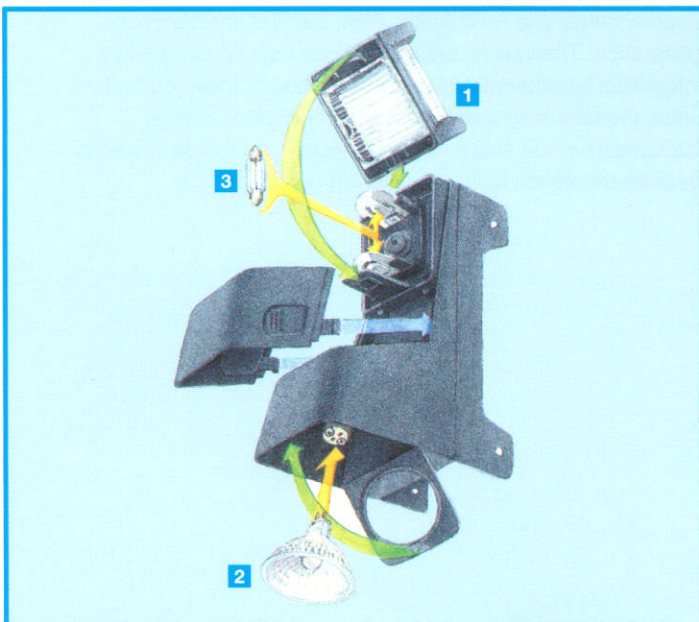

Spare parts

1. 1 Lamp housing
2. 2 Insert
3. 3 Bulb 12V