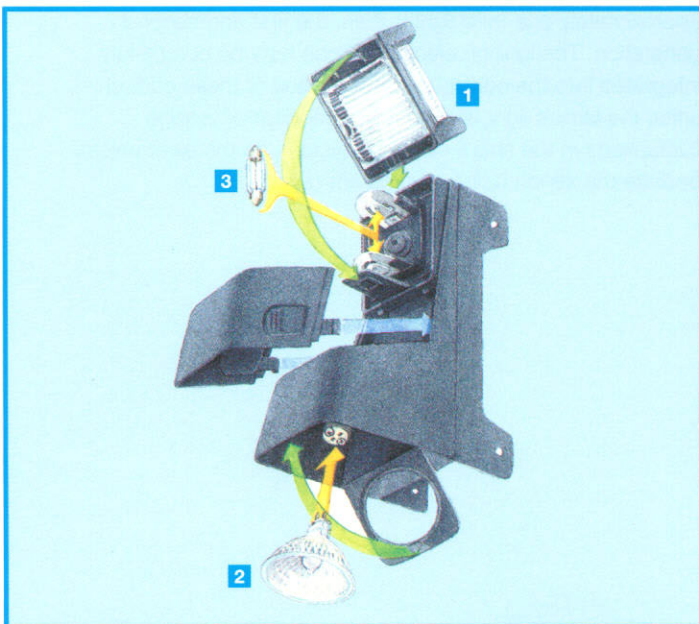

Deck Floodlights

Model 8505

Deck floodlight with special housing combined with masthead lamp **62242**. Application for boats with lengths <12 m. The light distribution has been adapted to the special requirements on smaller sail boats using the FF reflector. The flexible mounting lugs allow simple and quick mounting on any mast profile. With halogen cool-beam reflector lamp (12V/20W) for deck illumination, with cover to protect bulb against damp and dirt. All metal parts stainless steel. Bulb easy to replace through opening in cover (with less guard).

Product description	Shock-proof and sturdy plastic
Bulb.....	Festoon bulb 12 V / 10 W and insert 12 V / 20 W included
Installation	Navigation lamp 2 flat-plug connectors 6.3 mm, deck lamp pre-wired, connection cable 110 mm
Protective system	According to IPX 4 (DIN 40050)
Max. output.....	Deck lamp 12 V / 20 W

a = 7 1/2"
 b = 5 1/4"
 c = 2 7/8"
 d = 6 1/8"

Mast-head/deck combination	
<input type="checkbox"/>	62248 / 62248B
<input type="checkbox"/>	62348 / 62348B

Spare parts

- 1 Lamp housing
- 2 Insert
- 3 Bulb 12V